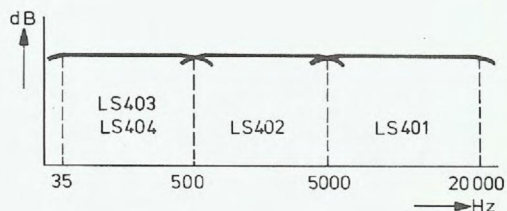

Hi-Fi LOUDSPEAKER BOX 5427

Service manual

3097A

35 litres
332 x 610 x 246mm

TO OPEN L.S. BOX

3152A

1839A

1971A

CS36916

Subject to modification

4822 726 11148

Printed in the Netherlands

1836A

-S- 

S426	2.1 mH	4822 152 20479
S427	2.1 mH	4822 152 20479
S428	0.2 mH	4822 157 30197
S429	0.35 mH	4822 157 50595

-C- 